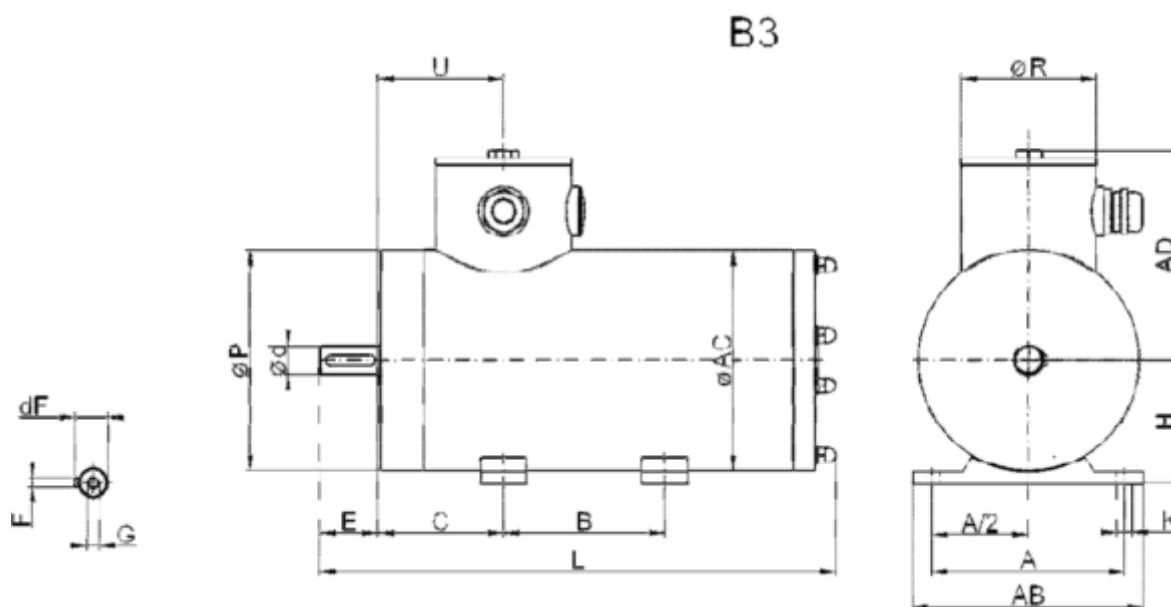

Article number: 25560007521270

Description: BEGE stainless steel AC motor EBS80K-2 IEC80 B3
0,75KW 2800 rpm 3x230/400V 50HZ IP69K PTC

Measures

A = 125	E = 40	Ød = 19
A/2 = 62.5	F = 6	ØR = 89
AB = 150	G = M6	
AC = 144	H = 80	
AD = 135	K = 10	
B = 100	L = 338	
C = 50	P = 144	
dF = 21.5	U = 139	